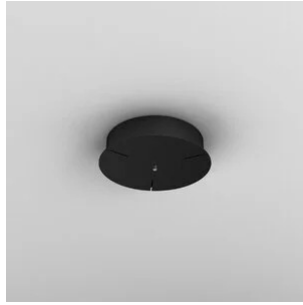

Canopy Lunaop/Lunaop Slim

75 W - dimmable

colors

Typology Ceiling
Utilisation Indoor

230V

Aluminium canopy, available in different colours, including the driver (75W max).

Dimmable driver.

The provided cables support and supply power to the luminaire.

A 75W driver can pilot 1 of the compositions:

- 1 x 40001
- 1 x 40002

Family	Canopy Lunaop/Lunaop Slim
Typology	Ceiling
Utilisation	Indoor

Dimensions

Height	5,35 cm
Diameter	23 cm
Weight	0.8 Kg

Materials

Structure	aluminium
-----------	-----------

Voltage	230V
Power unit	Included
Mounting Power Supply	Internal
Power supply	Electronic power supply
Dimming	Push Dali2 Pot. 10K Ω 0-10V 1-10V

Certifications

EcoLabel

Colour variant code

40005/BI

White

40005/NE